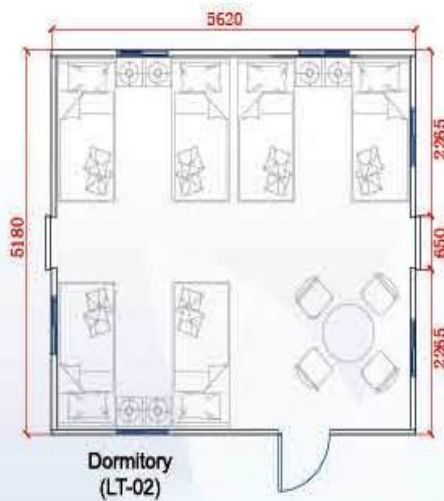

0086-135-2000-1111

0086-135-2000-1111

0086-135-2000-1111

Customized
Design
Available!

DeepBlue's highly skilled staff offer various layouts and individual adjustments according to clients' requirements.

Design limitation: L11900mm*W6500mm*H2620mm

Specification

Configuration	LT-01	LT-02	LT-03
Dimension(L*W*H)(mm)	5800*5180*2620(2510)	5800*5180*2620(2510)	5800*5180*2620(2510)
Net Dimension(L*W*H)(mm)	5500*5080*2475(2400)	5500*5080*2475(2400)	5500*5080*2475(2400)
Packing size(mm)	5800*650*2620	5800*650*2620	5800*650*2620
Weight(Kg)	2300	2100	2500
Ceiling Height(mm)	2.4~2.5	2.4~2.5	2.4~2.5
Light	8	8	8
Socket	8	8	8
Windows size(mm)	1100*900	1100*900	1100*900
Windows Quantity	6	6	6
Doors quantity	3	1	3
Exterior doors size (mm)	2000*900	2000*900	2000*1800
Interior door size(mm)	2000*800	2000*800	2000*800
Blinds	optional	optional	optional
Security door	optional	optional	optional
Thickness of roofing(mm)	50	50	50
Thickness of wall (mm)	50	50	50
Insulation(W/mk)			
Roofing	0.034	0.034	0.034
Wall	0.034	0.034	0.034
Flooring	0.041	0.041	0.041
Sound-proof (dB)	23	23	23
Load capacity(KN/sqm)			
Roofing	1.5	1.5	1.5
Wall	1	1	1
Flooring	3.5	3.5	3.5